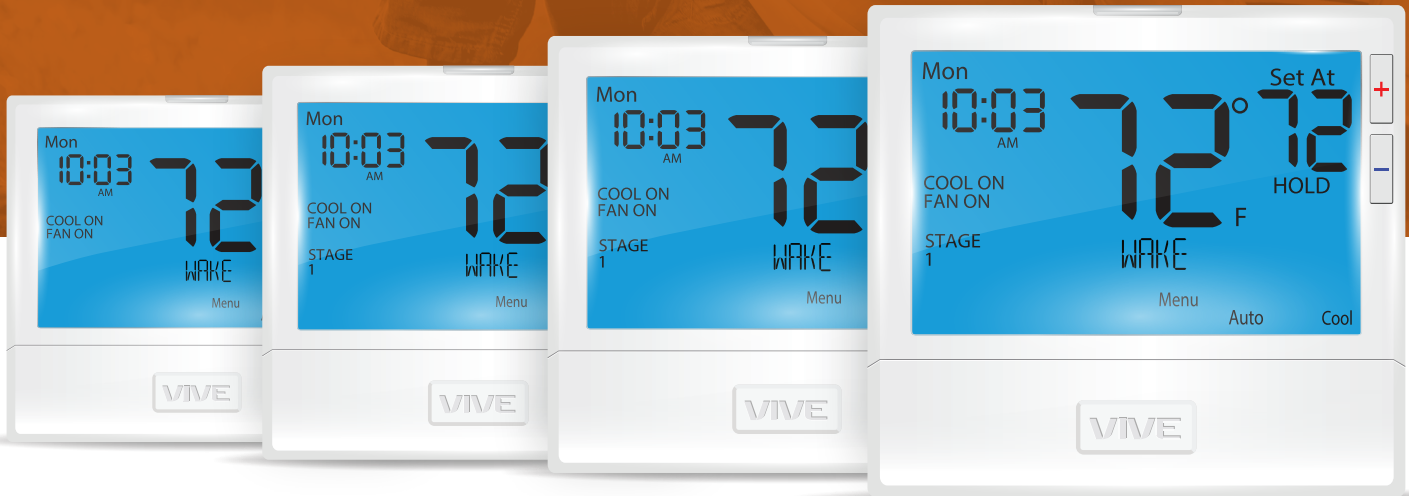

800 FAMILY

Simple. Affordable. Professional.

VIVE
COMFORT

Model #	7D	5/1/1	NP	C	Stages Of Heat	Stages Of Cool	Heat Pump Systems With Auxiliary	Conventional Systems	PTAC Mode	Display Size (square inches)	Filter Change Reminder Calibration	Room Temperature	Adjustable Heat & Cool Temperature Swing	Programmable Fan	Adjustable Setpoint Limits	Auto Changeover	Memory Type (permanent)	Remote Sensor Capable	Outdoor Temperature Sensor Capable	WiFi Ready	Fan Speeds	Warranty (years)	Terminals	
TP-S-855iCRH	7D	5/1/1	NP	C	5*	3	•	•	•	8	•	•	•	•	•	•	•	•	•	•	•	•	•	3 5 Rh, Rc, C, Y, Y2, W/E, W2, G, B, O, S1, S2, H, D
TP-S-855CRH	7D	5/1/1	NP	C	5*	3	•	•	•	8	•	•	•	•	•	•	•	•	•	•	•	•	•	3 5 Rh, Rc, C, Y, Y2, W/E, W2, G, B, O, S1, S2, H, D
TP-S-855	7D	5/1/1	NP	C	3*	2	•	•	•	8	•	•	•	•	•	•	•	•	•	•	•	•	•	3 5 Rh, Rc, C, Y, Y2, W/E, W2, G, B, O
TP-S-805	7D	5/1/1	NP		1	1	•	•	•	8	•	•	•	•	•	•	•	•	•	•	•	•	•	1 5 Rh, Rc, C, Y, W, G, B, O

Stages* = 2 Stages For Conventional Heat & Cool

Striking designs and the perfect blend of advanced features that are easy to use.

rev. 2033

1-800-776-1635

VIVE
COMFORT
www.vivecomfort.com