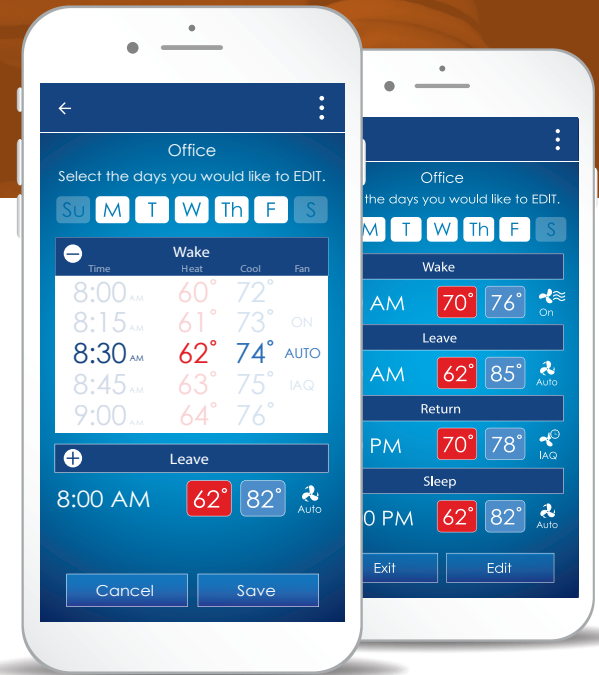

WIFI Made Easy & Affordable

The TP-S-701i has defined what a WIFI thermostat can be. Simple, affordable, and exclusively for the professional trade. The TP-S-721i provides these same attributes to the heat pump market. This model is simple to install, simple to operate and simple to sell. "Programming is optional, WIFI is optional, but comfort is guaranteed."

Model #	7D** 7 Day Programmable	NP Non-Programmable	Stages Of Heat	Stages Of Cool	Heat Pump Systems With Auxillary	Conventional Systems	PTAC Mode	Display Size (Square Inches)	Filter Change Reminder Calibration	Room Temperature Adjustable Heat & Cool Temperature Swing	Programmable Fan	Adjustable Setpoint Limits	Auto Changeover	Memory Type (Permanent)	Outdoor Sensor Capable	Sensor Capable	WIFI Ready	Fan Speeds	Warranty (Years)	Terminals
TP-S-721i	NP	7D**	2*	1	•	•	4	•	•	•	•	•	•	•	•	•	1	5	Rh, Rc, C, Y, W2, WE, G, B, O	

Programming** = Programming can only be modified through the WIFI app.
Stages* = Single Stage For Conventional Heat

Scheduling Made Simple

Using a schedule saves time and money while keeping your home comfortable. However, in today's world many people do not fit into the conventional 5/1/1 routine. With the NEW Connect app customizing your schedule is easier than ever before.