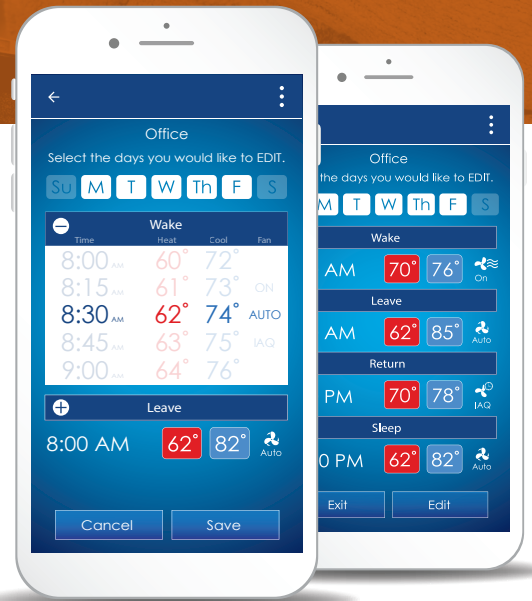

WIFI Made Easy & Affordable

The universal TP-S-855iCRH connected thermostat works great for almost any application. Whether it is a multi-stage system, a light commercial building or simply a homeowner who wants auto changeover and a large display, the TP-S-855iCRH is a great choice.

	Commercial	7 Day Programmable	Non-Programmable	Stages Of Heat	Stages Of Cool	Heat Pump Systems With Auxiliary	Conventional Systems	PTAC Mode	Display Size (square inches)	Filter Change Reminder Calibration	Room Temperature Adjustable	Adjustable Heat & Cool Temperature Swing	Programmable Fan	Adjustable Setpoint Limits	Auto Changeover	Memory Type (permanent)	Remote Sensor Capable	Outdoor Temperature Sensor Capable	WiFi Ready	Fan Speeds	Warranty (years)	Terminals
	TP-S-855iCRH				5*	3*	.	.	.	8	3	5	Rh, Rc, Cy, Y2, W/E, W2, G, B, O, S1, S2, H, D

Stages* = 2 Stages For Conventional Heat & Cool

Scheduling Made Simple

Using a schedule saves time and money while keeping your home comfortable. However, in today's world many people do not fit into the conventional 5/1/1 routine. With the NEW Connect app customizing your schedule is easier than ever before.