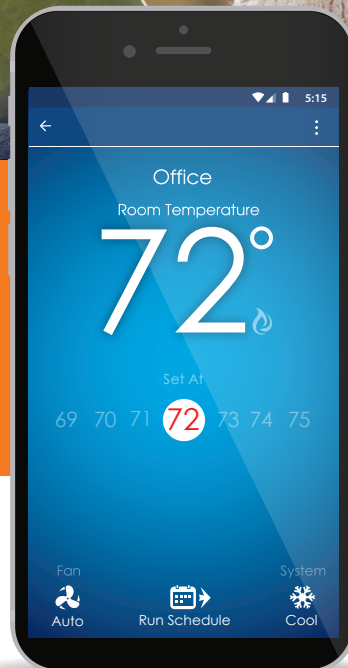

📞 1-800-776-1635

🌐 www.vivecomfort.com